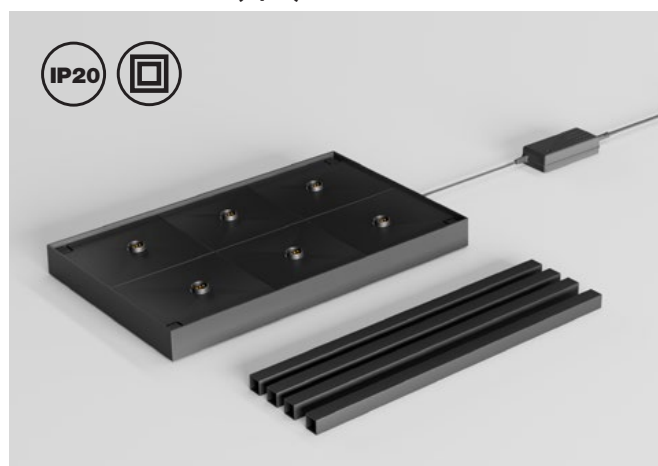

MULTI CHARGER BASE (6 pcs) STACKABLE MAX 3 LEVELS

Code	Finishing	Power	Input voltage	Input frequency
MC 6	Sand Black	45W	100-240V	50/60Hz

Dimension