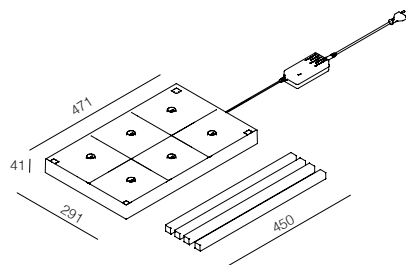

### MULTI CHARGER BASE (6 pcs) STACKABLE MAX 3 LEVELS

Code	Finishing	Power	Input voltage	Input frequency
<b>MC 6</b>	Sand Black	45W	100-240V	50/60Hz

Dimension

Multi contact charging shelf for 6 table lamps Iluna.  
 Equipped with 4 spacers which allow assembling a maximum 3 storey charging stand, black ABS body, adapter and 3 meters of power supply cable included.